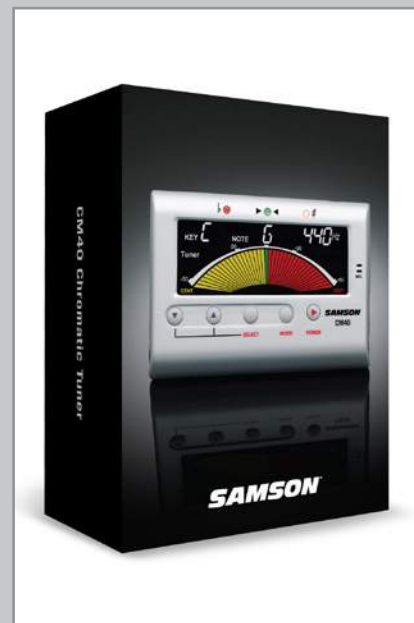

CM40

Chromatic Tuner / Metronome

PRODUCT INFORMATION

2014

©2014 Samson. Preliminary Literature. All product descriptions and specs subject to change.

Samson brings precision tuning and metronome capabilities together in our CM40 Chromatic Tuner/Metronome. Its compact, easy-to-use design makes tuning any stringed, woodwind or brass instrument, as well as metronome training, a breeze.

As a chromatic tuner, the CM40 offers a variety of impressive features, including two modes of tuning: Tone (manual) and Meter (automatic). When using Tone mode, the tuner automatically recognizes the note you're playing, while Meter mode allows you to select a reference pitch. Use its on-board microphone to adjust acoustic instruments and its 1/4" input connector for electronic instruments. Also, the CM40 puts a flat tuning/transposition setting at your fingertips. Ultimately, the CM40 always generates a smooth, real-time response with precise tuning accuracy that can be calibrated between A 430 and 450Hz.

The CM40 also functions as a metronome. Practice along with tempos ranging from 30 to 250 bpm using the tuner's built-in speaker with volume control, 1/4" output and 1/8" headphone jack. In Beat mode, you can choose from ten different time signatures. And by using the Rhythm function, each time signature contains nine rhythm variations for practicing a wide range of styles. You will master your timing, no matter the time signature or style of music your playing.

FEATURES

- Large, full color LCD display and LED indicators
- Tone (manual) and Meter (automatic) tuning modes
- Built-in mic
- Flat tuning/transposition
- Smooth, real-time response
- Precise tuning accuracy
- Pitch calibration (A 430–450Hz)
- Metronome ranges from 30–250 bpm
- 10 Beat settings, each with 9 Rhythm sub-settings
- Dynamic speaker with volume control and headphone output
- AAA batteries included